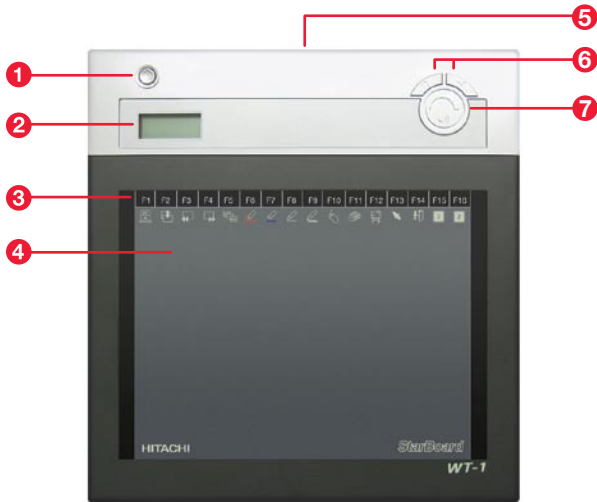

Designed for Education

Skip the frustration of setting up a wireless connection. The WT-1's RF technology takes the guess work out of pairing devices and allows more time for teaching. The shortcuts along the top of the tablet allow teachers to easily toggle between interactive tools and navigate through their lessons with a touch of a pen.

“I love the fact that I can stand in the back of the classroom,
cover a lesson, and watch all my students. ”

– Steve Vermilye, CA High School Math Teacher

Features

- 1 Power button
- 2 LCD indicator
- 3 Function key area
- 4 Tablet active area
- 5 Pen holder/Wireless receiver
- 6 Page up/page down buttons
- 7 Volume control

Dimensions

MODEL	ACTIVE AREA
WT-1	10" (diagonal)

Key Benefits

- Up to 16 hours of wireless operation
- Recharge battery via USB or AC adaptor
- Wireless pen, 2 customizable buttons
- Supports multiple pairing up to 7 devices
- 16 software shortcut buttons
- Built-in LCD indicator panel
- Import Microsoft Office files
- Hand writing recognition
- Variety of digital inks
- Export notes to various file formats
- Educator resources and content
- Search engine integration

Tech Specs

Description: Interactive wireless tablet. Active Area: 10". Display Aspect Ratio: 4:3. Coordinate Resolution: 2000 lpi. Digitizing Technology: Electromagnetic. Tracking Speed: Approx. 120 point/sec. PC Interface: 2.4G Radio Frequency. Pen: 2 button-wireless (AAA alkaline battery), 1,680 hours (continuous use). Function Buttons: 16. Dimensions: 10.4" x 10.9" x 0.9". Power Consumption: Max 50 mA. Weight: 1.3 lbs. OS: Windows 2000/XP/Vista, Mac OS X 10.4.