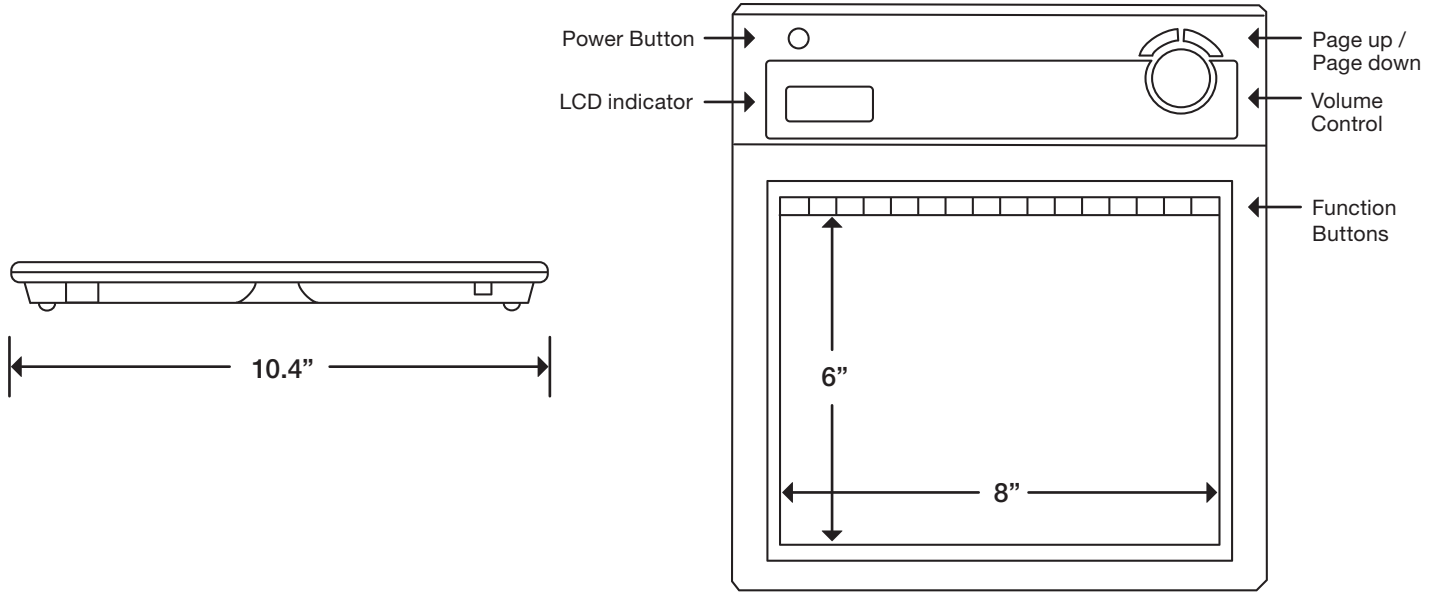

Standard Features

- 8" x 6" aspect ratio selectable writing area
- 16 Function buttons (shortcuts), top of writing area
- Rolling area for volume control
- Page up and Page down for intuitive control
- Pair up to 7 wireless tablets per PC
- 1,024 gradations of pressure sensing (n/a with StarBoard Software)
- LCD for status indication
- StarBoard Software, pen pad driver included

WT-1 Specifications

Dimensions

Top View

Front View

Back View

Side View