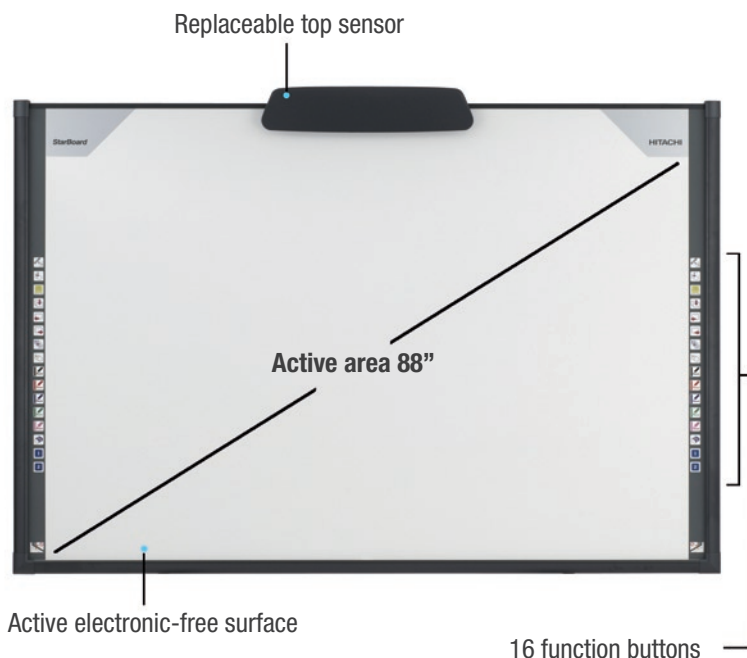

StarBoard FX-TRIO-88W

INTERACTIVE WHITEBOARD

Spread Imagination Far and Wide

Take advantage of the 88inch interactive whiteboard which will bring your presentations to life. Successor of previous StarBoard models, the FX-TRIO-88W allows you the opportunity to have three people to work simultaneously on its widescreen surface. Discover all enhanced features of FX-TRIO and capture your audience's attention with effective visual-based materials.

All operations on the board can be performed with a finger, stylus pen or an electronic pen, depending on your preference.

Multi-Touch Features

Operate the board by using hand gestures to zoom or scroll the pages and images.

Widescreen Surface

The widescreen surface of the board provides an additional working space and contributes to comfortable group work. It works with existing wide-format technologies and contents without distortion and creates high-impact lessons and presentations.

Key features

- Widescreen (88inch) surface for comfortable work
- Interactive group work up to 3 users
- Use a finger, stylus or an electronic pen to operate the whiteboard
- Deactivate the finger mode for full control on the board with electronic pen
- Multi-touch input for gesture operations (scroll/ zoom-in/ zoom-out)
- Active electronic-free surface
- Field replaceable digitiser
- Low-reflection surface coating
- 16 function buttons for easy use